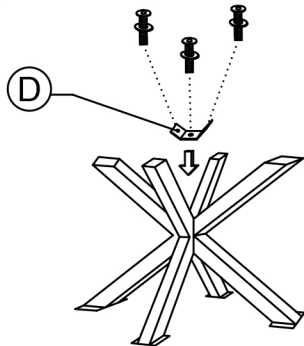

**ASSEMBLY INSTRUCTION**  
**ROMARO DINING TABLE ROUND**  
Dia 160 x H.78cm

STEP 1

STEP 3

STEP 2

STEP 4

PART	QTY	LIST OF PART COMPONENT
		COMPONENT
A	1	
B	1	
C	1	
D	1	
E	11	
F	11	
G	1	

**FINISH ASSEMBLY**