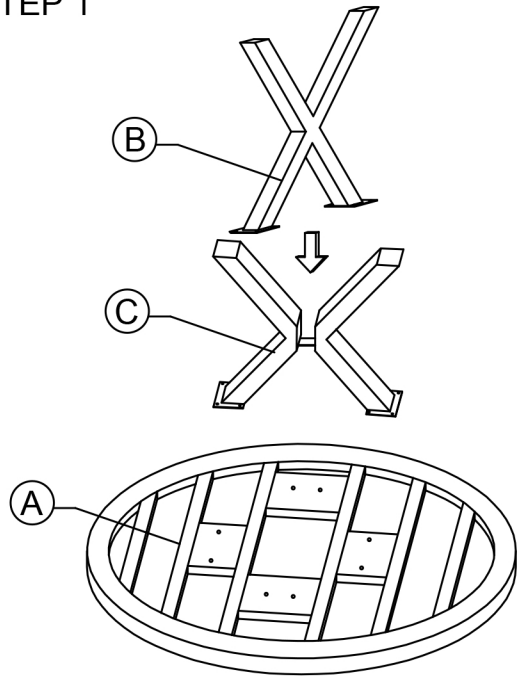

**ASSEMBLY INSTRUCTION**  
**ROMARO DINING TABLE ROUND**  
Dia 160 x H.78cm

STEP 1

STEP 3

STEP 2

STEP 4

PART	QTY	LIST OF PART COMPONENT
		COMPONENT
A	1	
B	1	
C	1	
D	1	
E	11	
F	11	
G	1	

**FINISH ASSEMBLY**