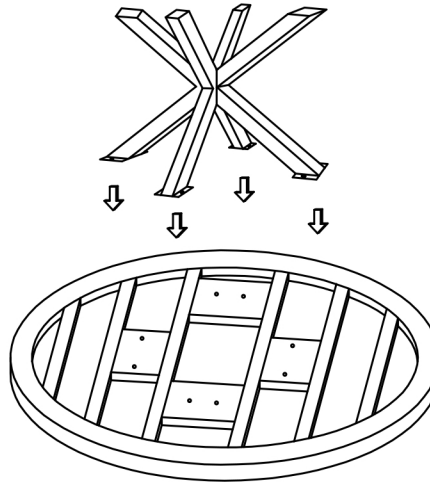

**ASSEMBLY INSTRUCTION**  
**ROMARO DINING TABLE ROUND**  
Dia 160 x H.78cm

STEP 1

STEP 3

STEP 2

STEP 4

PART	QTY	LIST OF PART COMPONENT
		COMPONENT
A	1	
B	1	
C	1	
D	1	
E	11	
F	11	
G	1	

**FINISH ASSEMBLY**